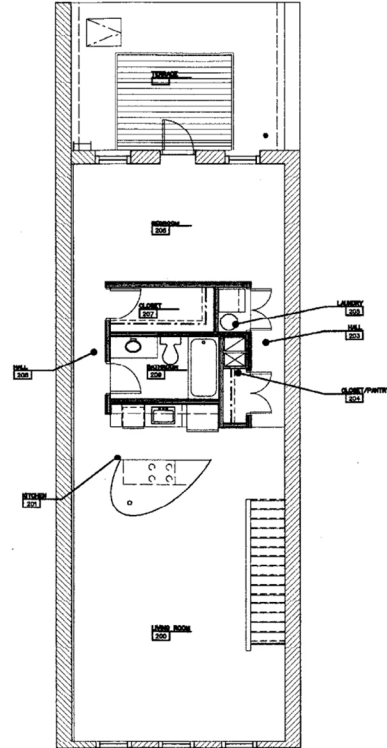

Shaffran
Companies

East Washington
120 E. Washington
Ann Arbor, MI 28104

Unit: 120 1/2 Sq Ft: 1300 Bed: 1 Bath: 1

Amenities:

Exposed brick walls; exposed duct work; high ceilings; cable ready; blinds; dishwasher; central air; refrigerator; electric stove; garbage disposal; in-unit washer/dryer.

Features:

1 bedroom; 1 bath; overlooks Washington; huge arched windows; original wood floor; private deck; beautiful architectural elements.

Contact (734) 665-1200 x4