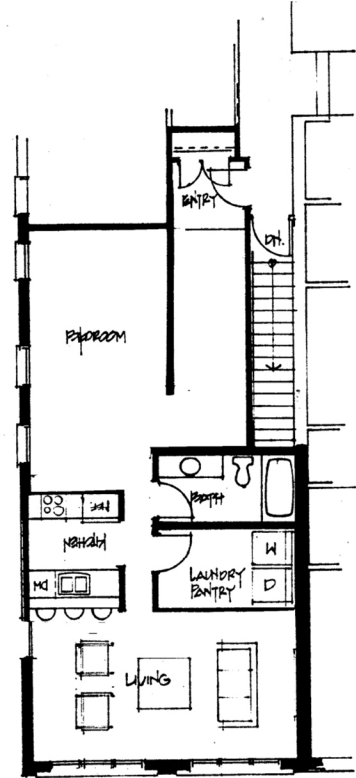

**Shaffran**  
Companies

**Fourth Avenue Center**  
209-211 & 213-215 S. Fourth Ave  
Ann Arbor, MI 48104

Unit: 209-2A Sq Ft: 687 Bed: 1 Bath: 1

**Amenities:**

Exposed brick walls; exposed duct work; high ceilings; free wi-fi through Wireless Ypsi; secure entrances; 2nd floor units; cable ready; blinds; dishwasher; central air; refrigerator; electric stove; microwave; garbage disposal; in-unit laundry room with washer/dryer.

**Features:**

1 bedroom; 1 bath; overlooks Fourth Avenue; corner unit; large living room windows; tremendous natural light; entry closet.

Contact (734) 665-1200 x4